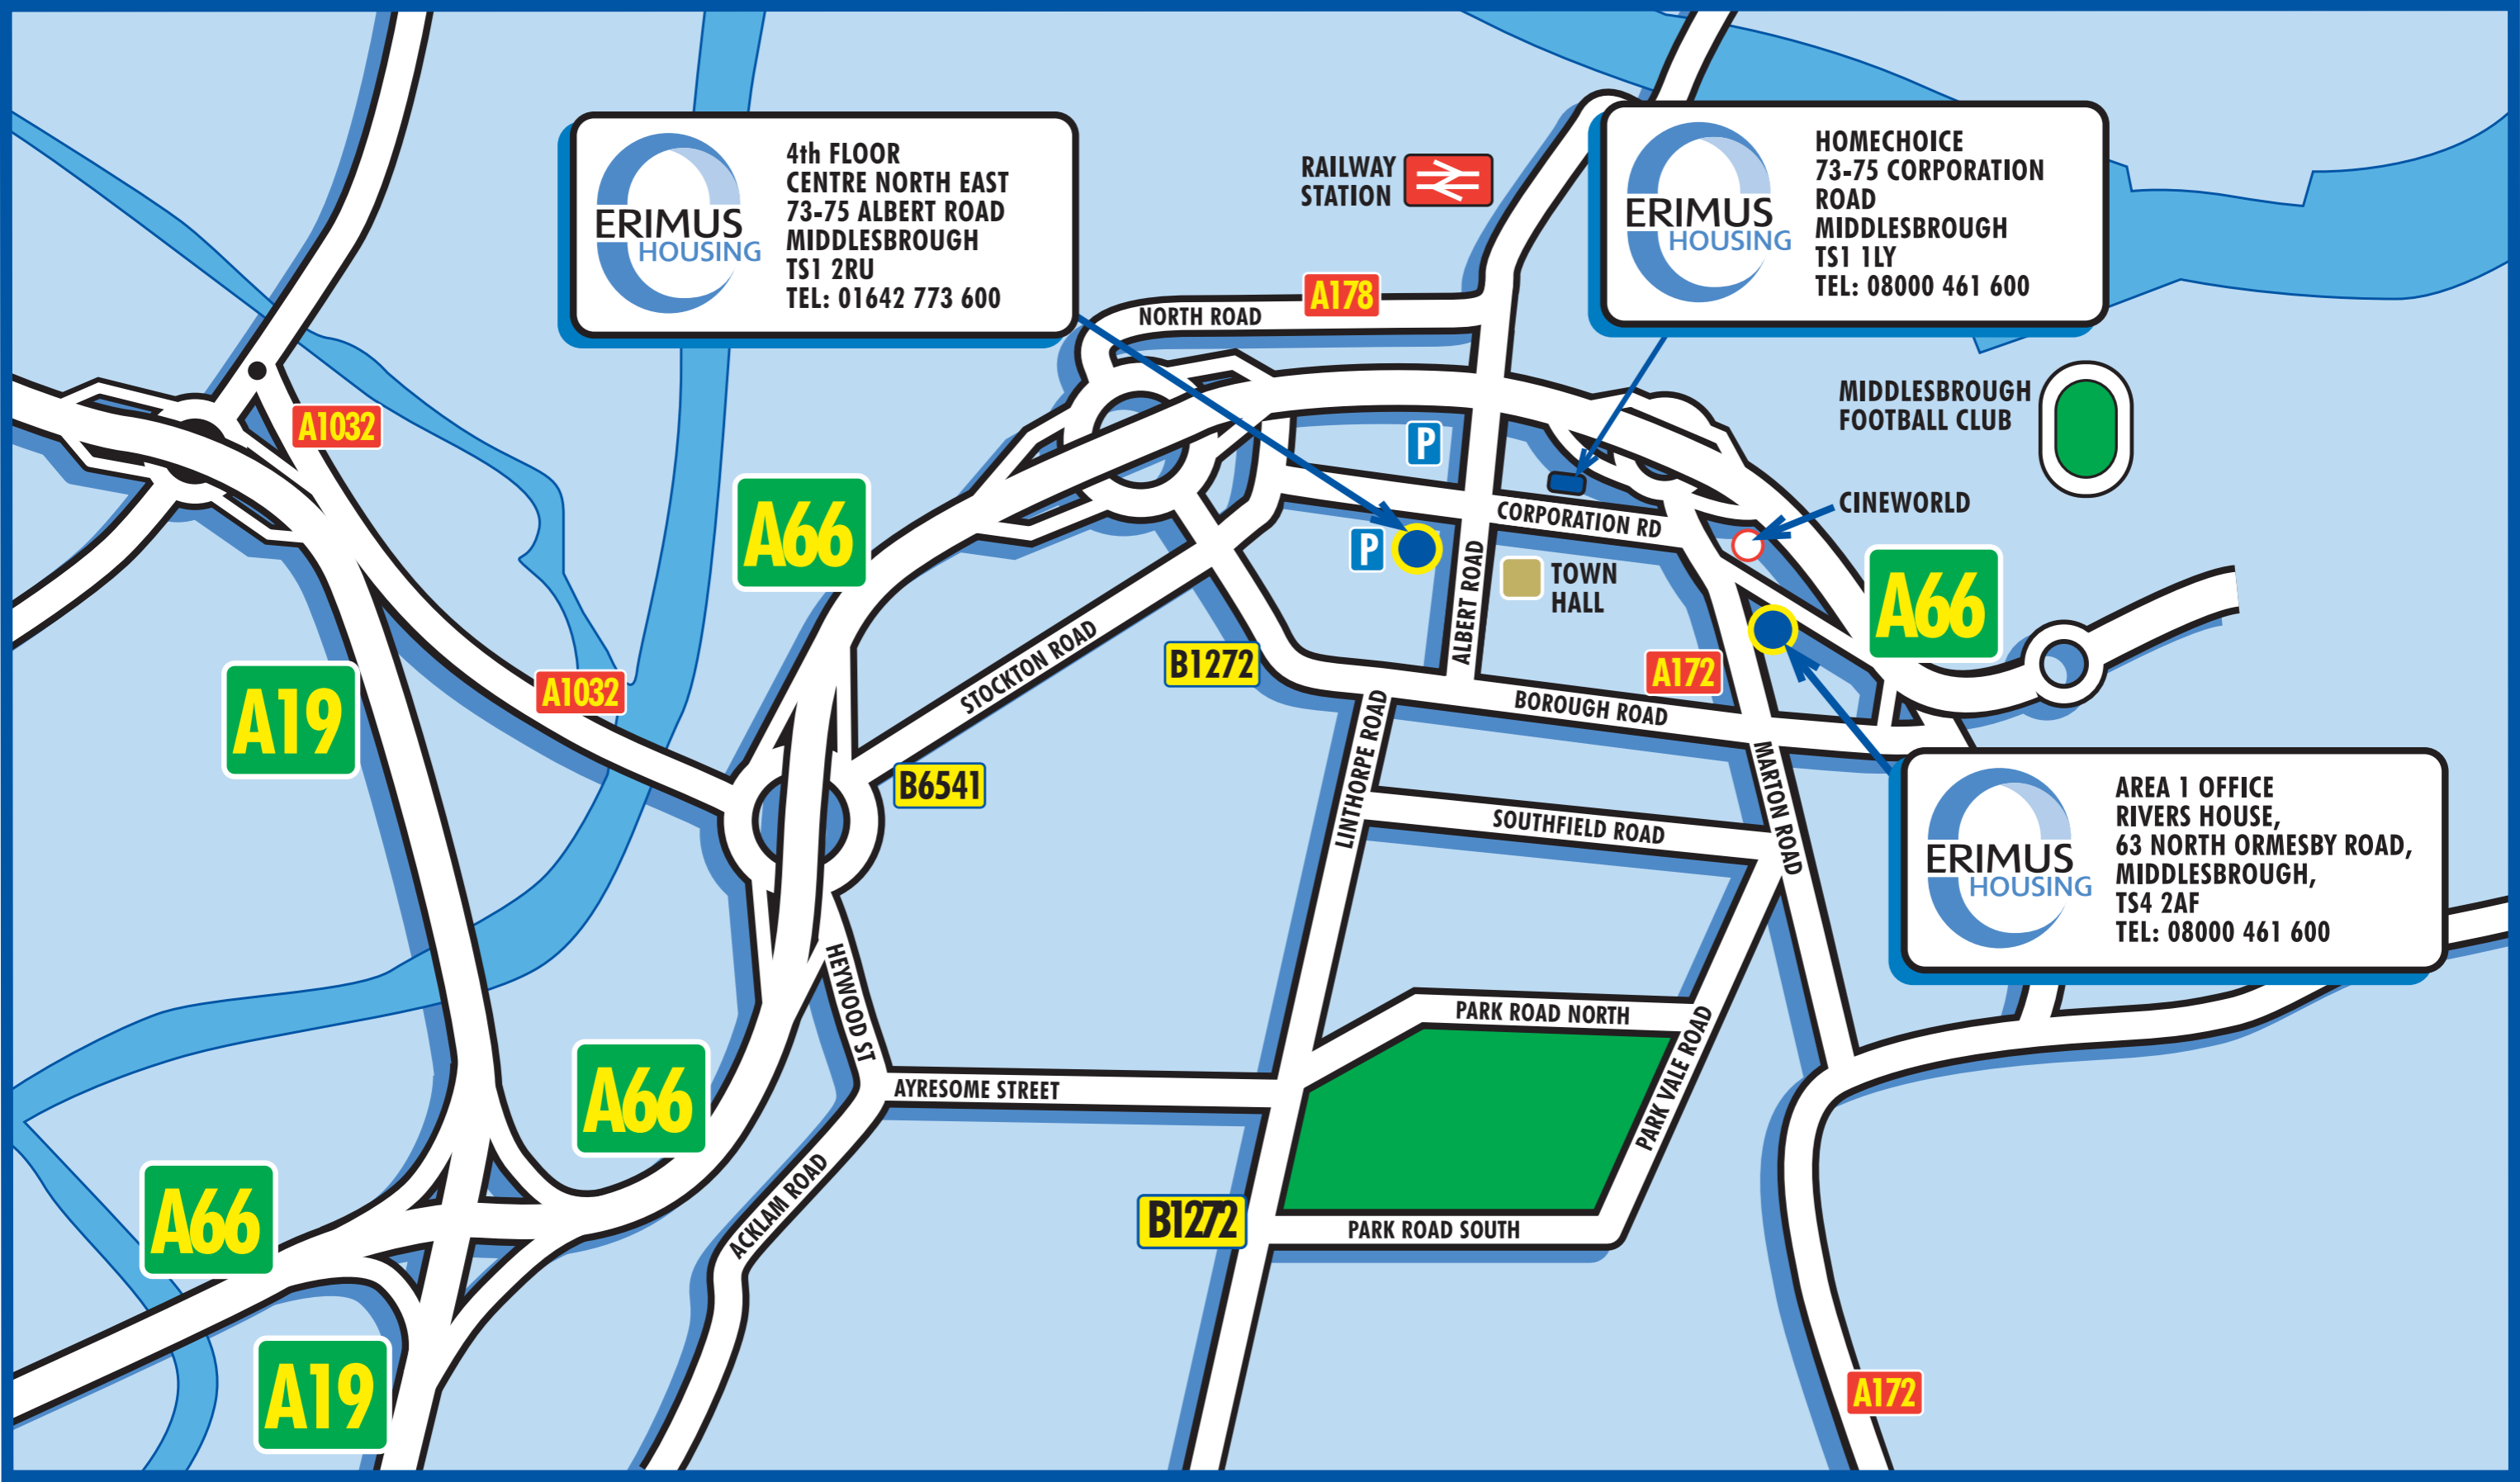

ERIMUS HOUSING
 AREA 1 OFFICE
 RIVERS HOUSE,
 63 NORTH ORMESBY ROAD,
 MIDDLESBROUGH,
 TS4 2AF
 TEL: 08000 461 600

RAILWAY STATION 

MIDDLESBROUGH FOOTBALL CLUB 

CINEWORLD

CORPORATION RD

TOWN HALL

BOROUGH ROAD

SOUTHFIELD ROAD

PARK ROAD NORTH

PARK ROAD SOUTH

NORTH ROAD 