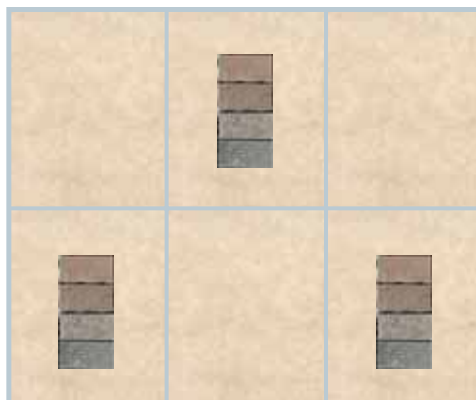

White

White

White

Honeymoon

Honeymoon

Honeymoon

bathroom tiles

Customers are advised that colour patterns may differ very slightly from those shown in the brochure. Motif designs are placed at random around the splash-back area.

option 1
Vitra White with
Autumnal Inset

option 5
Modena with
Scala Inset

option 2
Vitra White with
Monochrome
Inset

option 6
Rak Beige with
Rak Beige Border

option 3
Montana White
with Blue Inset

option 7
Bumpy White

option 3

Montana White with Blue Inset

option 4

Montana White with Tabac Inset

option 5

Modena with Scala Inset

option 6

Rak Beige with Rak Beige Border

option 7

Bumpy White

option 8

Bumpy Vanilla

Please tick the boxes to keep a reminder of the choices you have made.

Customers are advised that colour patterns may differ very slightly from those shown in the brochure. Motif designs are placed at random around the splash-back area.